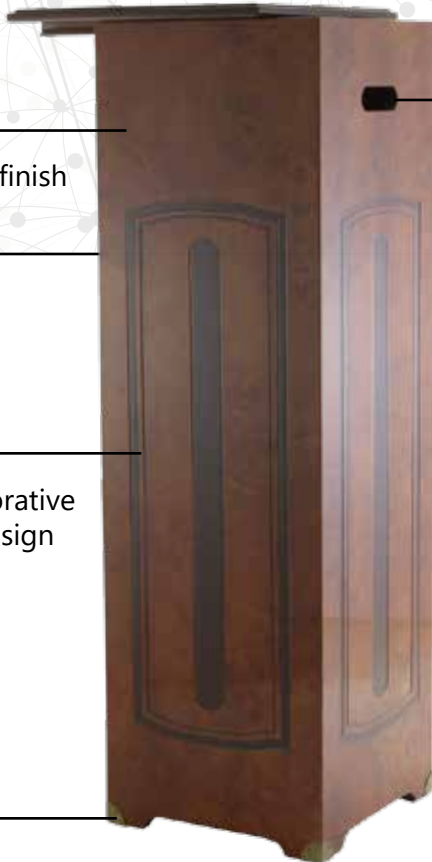

Inner removable memento shelf