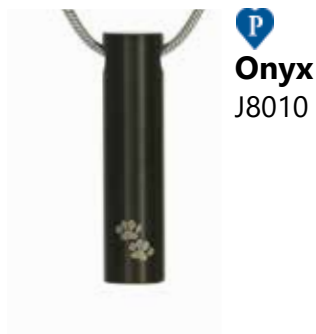

CYLINDER

Height: 1.3" Diameter: .3" Capacity: Nominal

Made of Stainless Steel
Bronze is 14K gold plated **14K**

The Cylinder collection is made of 316 stainless steel and available in 14K gold plated (bronze), stainless (pewter) finish, black plating (onyx) or blue plating (blue). The compartment is threaded at the bottom. All pendants come with a 19" chain; 24" chains are available separately.

Bronze
J8000

Pewter
J8001

Onyx
J8002

Blue
J8003

PERSONALIZATION

Our designers can engrave one side of the pendant; the inscription can face the front or back when worn. Please note the engraving specifications: Raleway font only with a one line, 20 character limit.

PAW PRINT CYLINDER

Height: 1.3" Diameter: .3" Capacity: Nominal

Made of Stainless Steel

The Paw Print Cylinder is made of 316 stainless steel, available in black plating (onyx) and comes with a 19" stainless (pewter) finish chain; 24" chain is available separately. The compartment is threaded at the bottom.

PERSONALIZATION

Our designers can engrave the back of the pendant. Please note the engraving specifications: Raleway font only with a one line, 20 character limit.

CHARM BRACELET

Round: Height: 1.3" Width: .6" Depth: .2" Capacity: Nominal