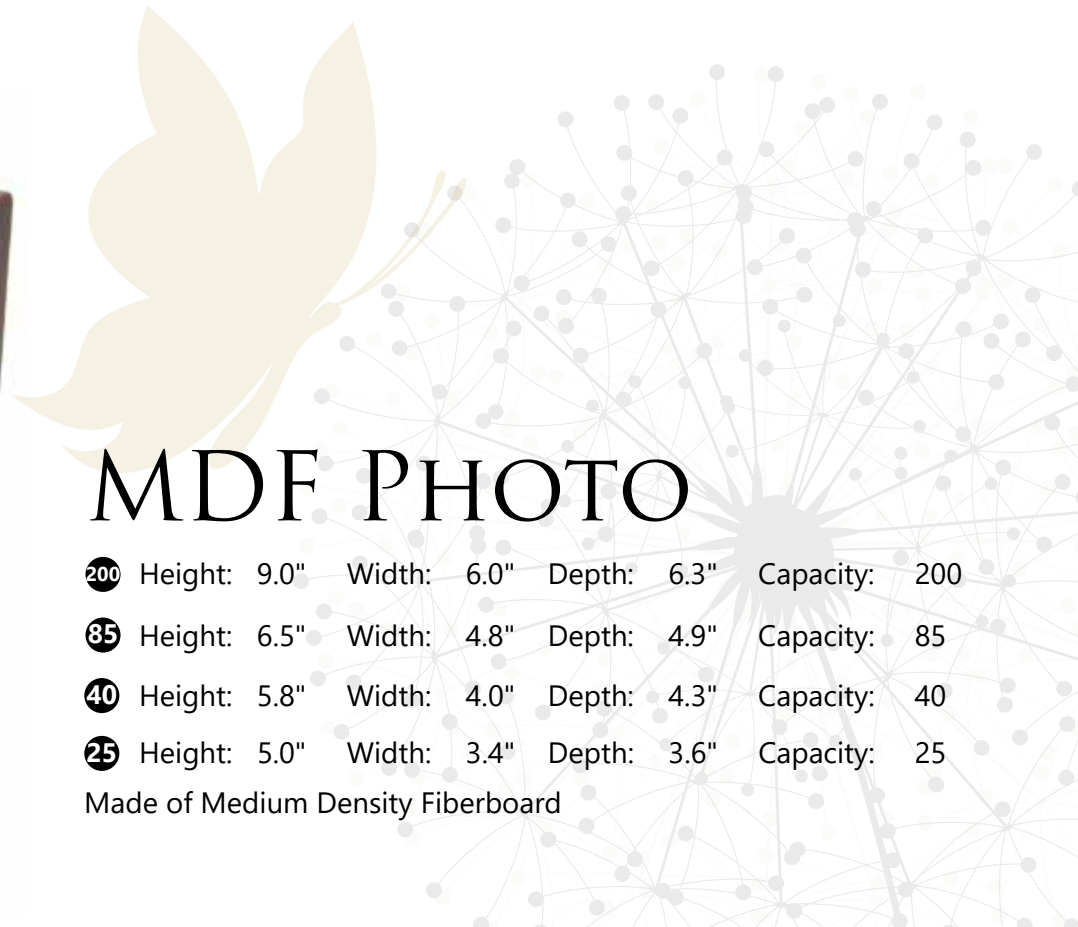

Made of Bamboo 

MDF BOX

- 125 Height: 4.7" Width: 8.3" Depth: 5.3" Capacity: 125
- 85 Height: 4.1" Width: 7.5" Depth: 5.0" Capacity: 85
- 45 Height: 3.3" Width: 6.1" Depth: 4.1" Capacity: 45
- 25 Height: 3.0" Width: 5.5" Depth: 3.4" Capacity: 25

Made of Medium Density Fiberboard

Bamboo

- 125 CB-125
- 85 CB-85
- 40 CB-40
- 25 CB-25

Cherry

- 125 CMBC-125
- 85 CMBC-85
- 45 CMBC-45
- 25 CMBC-25

Natural

- 125 CMBN-125
- 85 CMBN-85
- 45 CMBN-45
- 25 CMBN-25

P

Cherry

- 200 CMPC-200
- 85 CMPC-85
- 40 CMPC-40
- 25 CMPC-25

MDF PHOTO

- 200 Height: 9.0" Width: 6.0" Depth: 6.3" Capacity: 200
- 85 Height: 6.5" Width: 4.8" Depth: 4.9" Capacity: 85
- 40 Height: 5.8" Width: 4.0" Depth: 4.3" Capacity: 40
- 25 Height: 5.0" Width: 3.4" Depth: 3.6" Capacity: 25