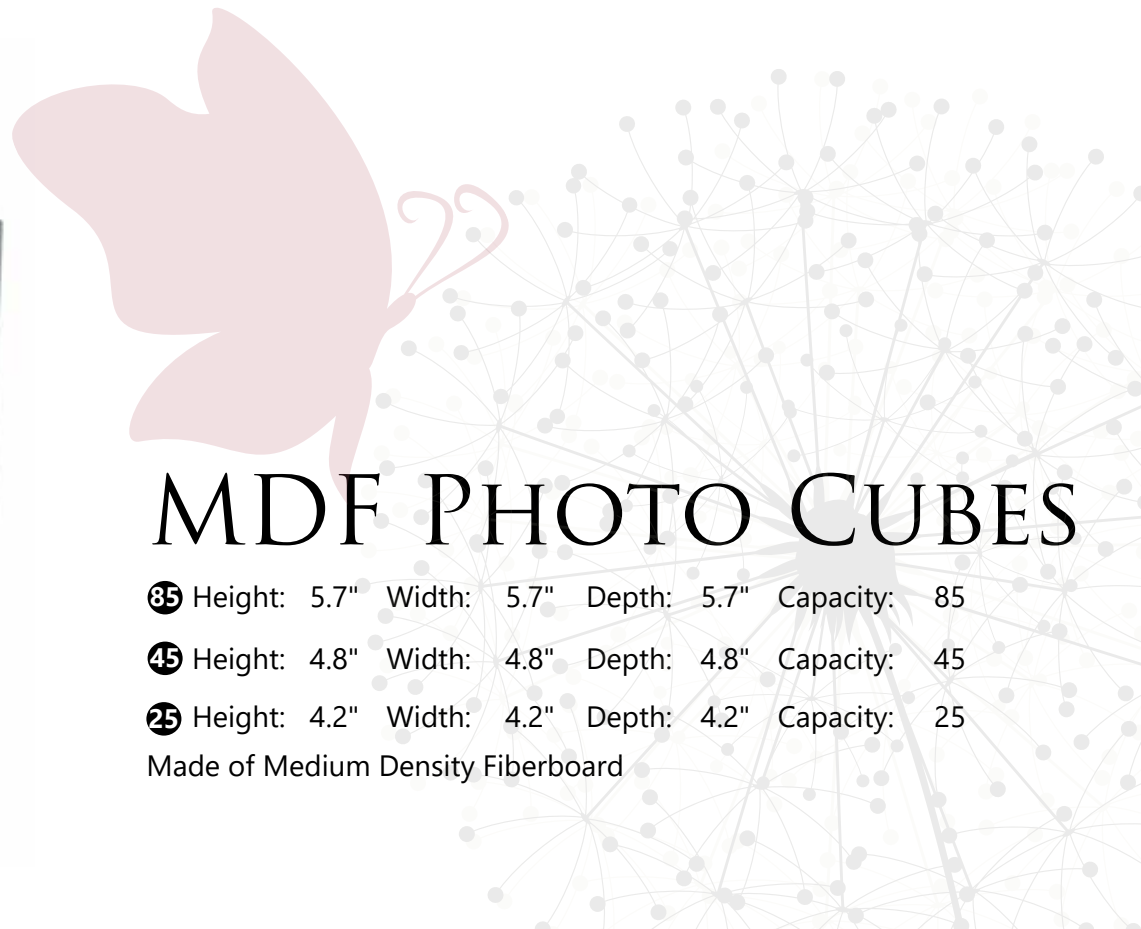

S Height: 7.5" Width: 8.2" Depth: 6.0" Capacity: 150

Made of Medium Density Fiberboard

Memory Chests fit most petite and extra small urns. Please contact your Account Manager with questions regarding large urn fit.

Paw Print Memory Chest Large

L CMB770

Paw Print Memory Chest Small

S CMB770S

PET HOUSES

Height: 6.6" Width: 8.6" Depth: 9.1" Capacity: 90

Made of Medium Density Fiberboard

P
Brown
CM1001

P
Tan
CM1000

Velvet bag
(included)

Velvet memento tray
(included)

Navy

- 85 CMPC17-85
- 45 CMPC17-45
- 25 CMPC17-25

MDF PHOTO CUBES

- 85 Height: 5.7" Width: 5.7" Depth: 5.7" Capacity: 85
- 45 Height: 4.8" Width: 4.8" Depth: 4.8" Capacity: 45
- 25 Height: 4.2" Width: 4.2" Depth: 4.2" Capacity: 25

Made of Medium Density Fiberboard

Silver

- 85 CMPC16-85
- 45 CMPC16-45
- 25 CMPC16-25

Violet

- 85 CMPC15-85
- 45 CMPC15-45
- 25 CMPC15-25

BAMBOO BOX

- 125 Height: 5.0" Width: 8.5" Depth: 5.5" Capacity: 125
- 85 Height: 4.3" Width: 7.7" Depth: 5.5" Capacity: 85
- 40 Height: 3.5" Width: 6.3" Depth: 4.3" Capacity: 40
- 25 Height: 3.2" Width: 5.7" Depth: 3.5" Capacity: 25