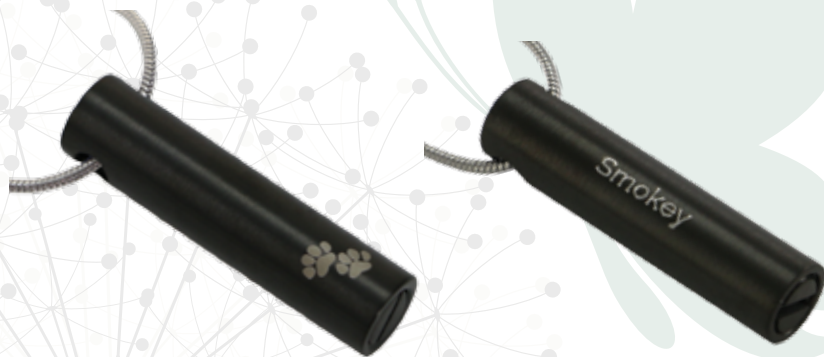

CYLINDER

Height: 1.3" Diameter: .3" Capacity: Nominal

Made of Stainless Steel
Bronze is 14K gold plated **14K**

The Cylinder collection is made of 316 stainless steel and available in 14K gold plated (bronze), stainless (pewter) finish, black plating (onyx) or blue plating (blue). The compartment is threaded at the bottom. All pendants come with a 19" chain; 24" chains are available separately.

PAW PRINT CYLINDER

Height: 1.3" Diameter: .3" Capacity: Nominal

Made of Stainless Steel

The Paw Print Cylinder is made of 316 stainless steel, available in black plating (onyx) and comes with a 19" stainless (pewter) finish chain; 24" chain is available separately. The compartment is threaded at the bottom.