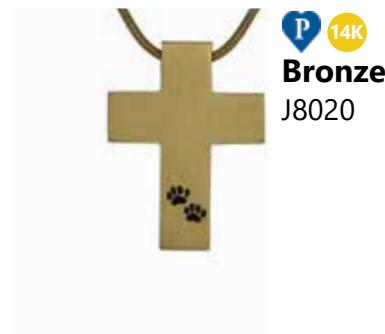

Height: 1.1" Width: .8" Depth: .2" Capacity: Nominal

Made of Stainless Steel
Bronze is 14K gold plated **14K**

The Cross pendant is made of 316 stainless steel and is available in 14K gold plated (bronze) or stainless (pewter) finish. The compartment is located on the back and has a threaded closure. All pendants come with a matching 19" chain; 24" chains are available separately.

PERSONALIZATION

Our designers can engrave the front of the pendant. Please note the engraving specifications: Raleway font only with a one line, 10 character limit.

CAT SILHOUETTES

Diameter: .8" Depth: .2" Capacity: Nominal